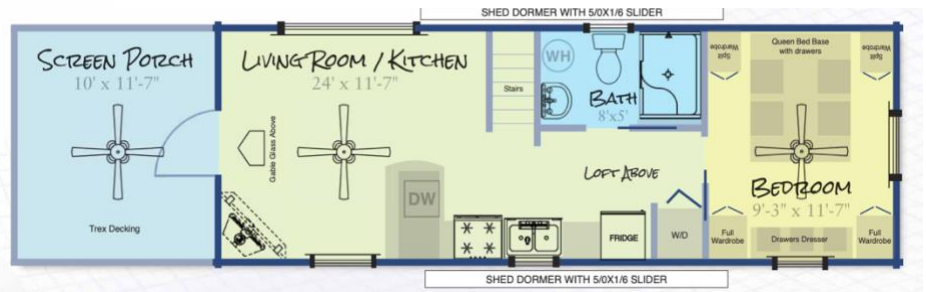

THE Hazelnut
 1 Bedroom, Loft,
 1 Bathroom, Full Kitchen

To Custom Build, Base Price is Currently \$75,400 +
 Sales Tax, Tag Fee, Title Transfer, and Delivery.

398 SQ FT Tiny Home, Sleeps 4

Dimensions
 12' x 44'

- Options Included**
- Solid Log Construction (4 x 12)
 - 10' porch, Cedar Rails, Fan Light
 - ½ Glass Front Door
 - Low E2 Vinyl Windows
 - (2) Coats of Long Lasting Stain w/ Bee Treatment
 - 7:12 Roof Pitch
 - 45 year/ 29 gauge metal roof
 - Radiant R-19 Insulation Floor & Ceiling
 - Mitsubishi 20K Compressor w (2) Heads
 - Full Size Loft with Log Stairs
 - Whirlpool Appliances (stove and fridge)
 - Small Single bowl SS sink
 - (2) Pocket Interior Doors
 - 54" Shower
 - 28 Gallon Hot Water Heater
 - (2) TV Jacks with Mounts
 - 100 AMP Service

- Farmhouse Sink
- Add Mini Split in Loft
- 2" Faux Blinds
- 18" Pantry
- Upgrade Roof Insulation
- Gable Glass in Bedroom
- Shower Glass Doors
- Full Glass Entry Door
- Add Bedroom Closet
- Add Bedroom Dressers
- Medicine Cabinet
- Sunroom Porch